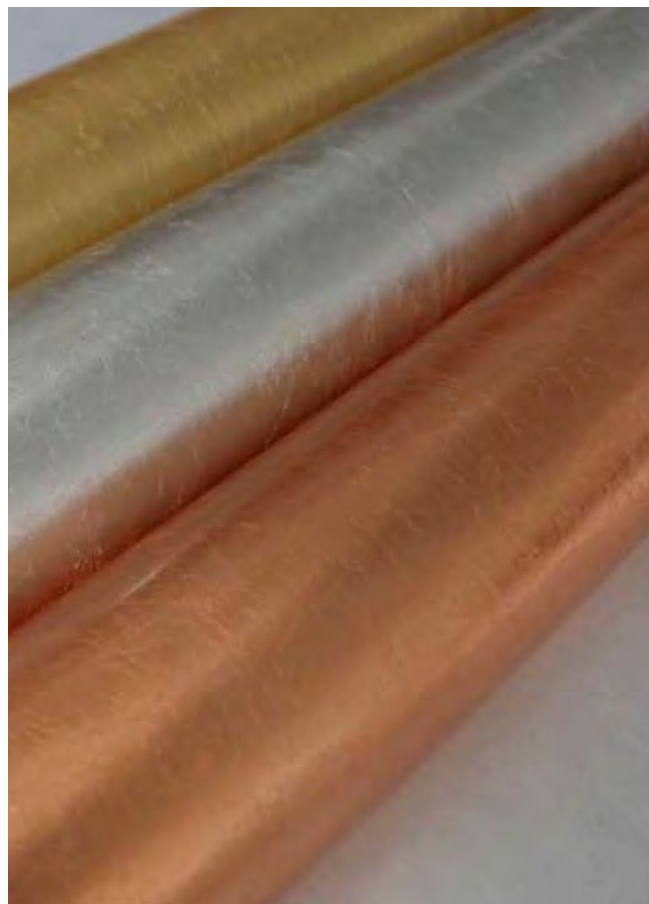

YANA SVETLOVA

WALLCOVERINGS