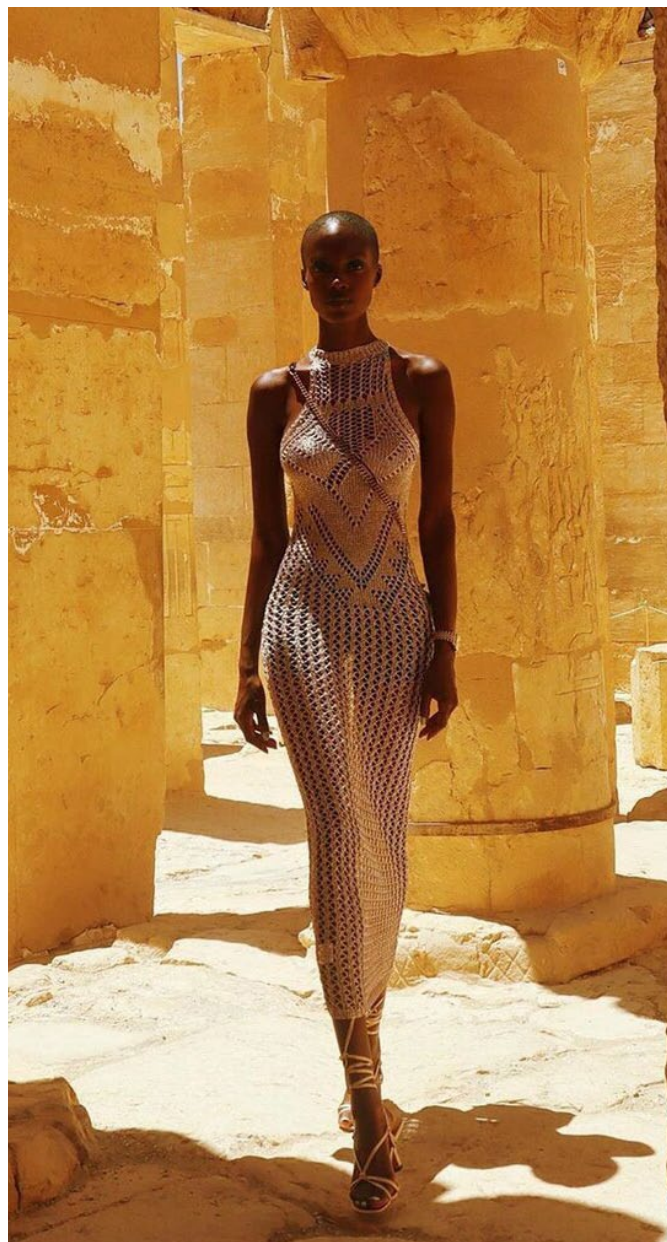

YANA SVETLOVA

WALLCOVERINGS